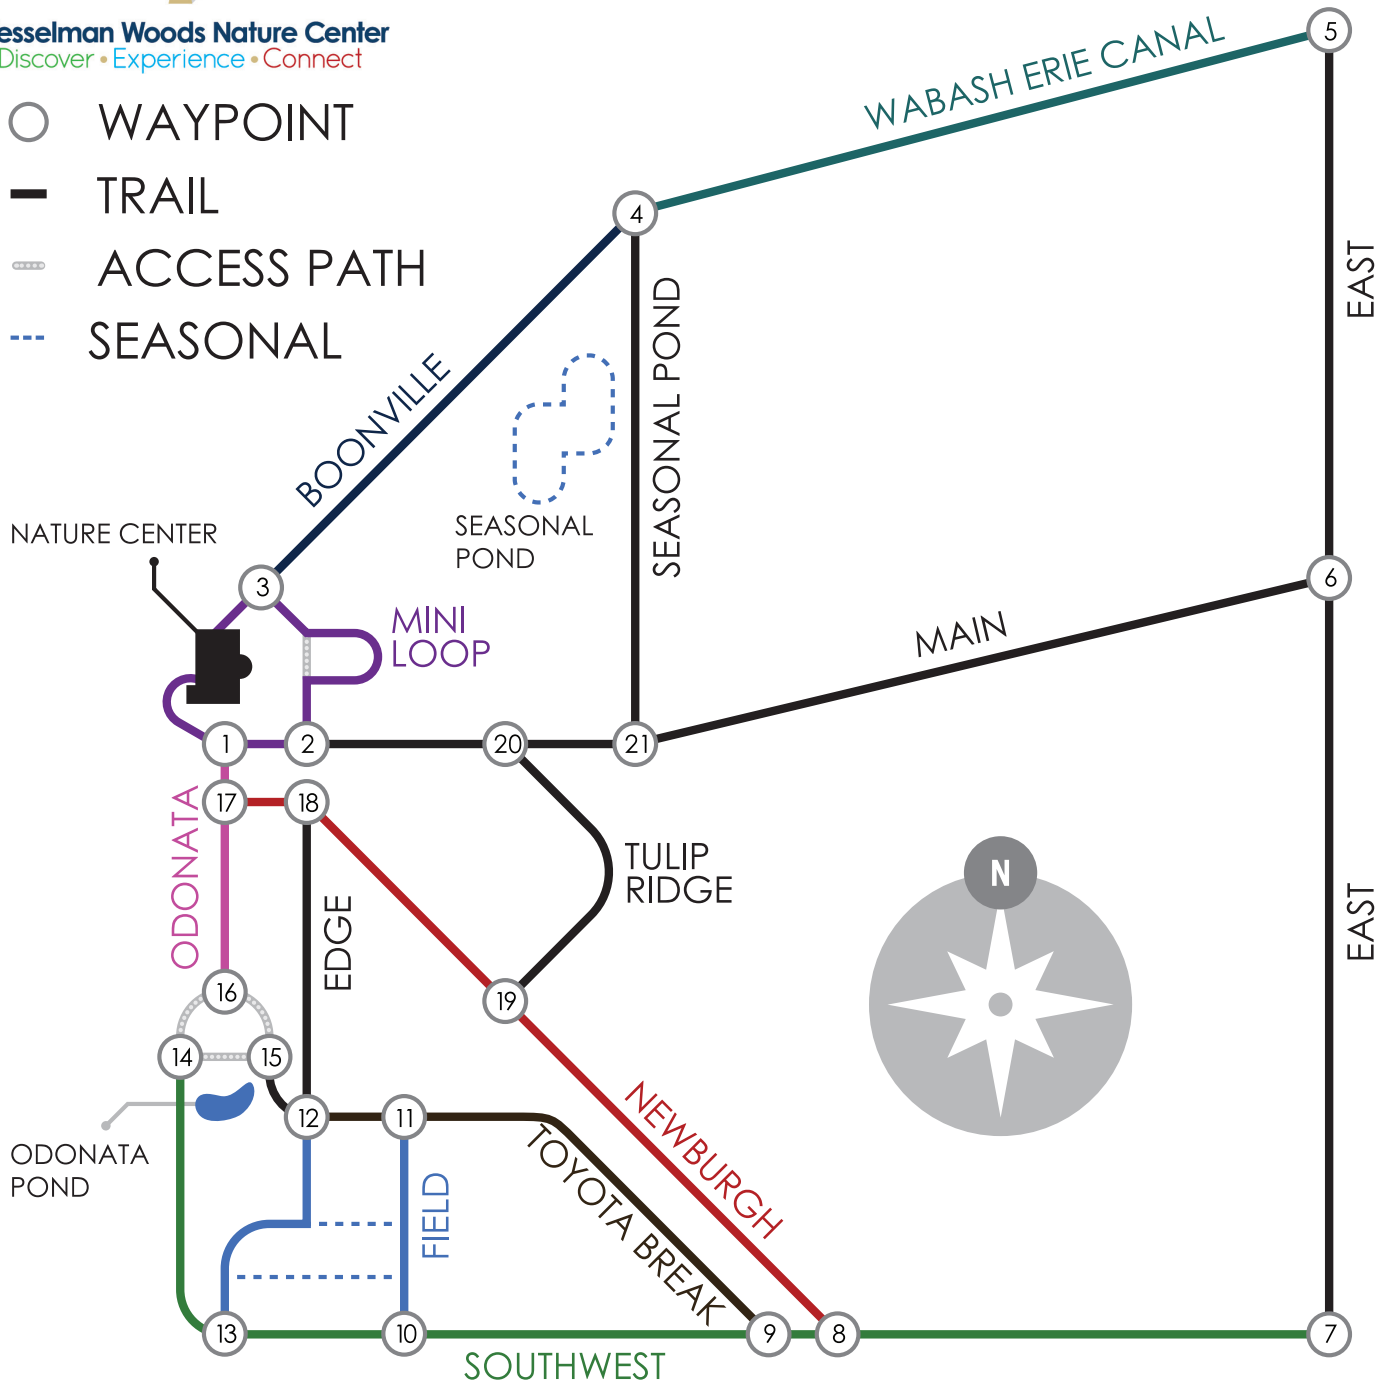

TRAIL MAP

Wesselman Woods Nature Center
Discover • Experience • Connect

- WAYPOINT
- TRAIL
- ACCESS PATH
- SEASONAL

Trail Distances:

Main Trail: 0.58 mile
 Seasonal Pond Trail: 0.4 mile
 Boonville Trail: 0.3 mile
 Wabash Erie Trail: 0.27 mile
 East Trail: 0.72 mile
 Southwest Trail: 0.76 mile
 Newburgh Trail: 0.43 mile

Toyota Break Trail: 0.33 mile
 Tulip Ridge Trail: 0.15 mile
 Edge Trail: 0.16 mile
 Field Trails: 0.32 mile
 Mini Loop Trail: 0.11 mile
 Trail to Odonata Pond: 0.08 mile

Share your pictures with us!

WesselmanNatureSociety

WesselmanWoods

WesselmanWoods

www.WesselmanNatureSociety.org